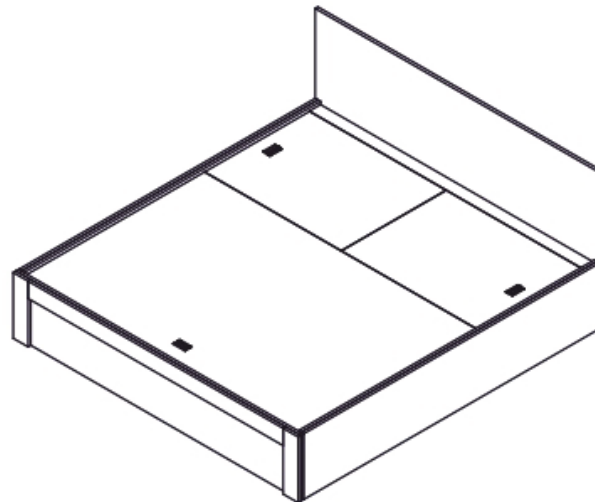

Manual Open

Half Hydraulic

Full Hydraulic

*All the bed in catalog are by default half hydraulic

Wardrobe Slider Outer Design :

1800 x 2100 x 600

WSD-1

WSD-2