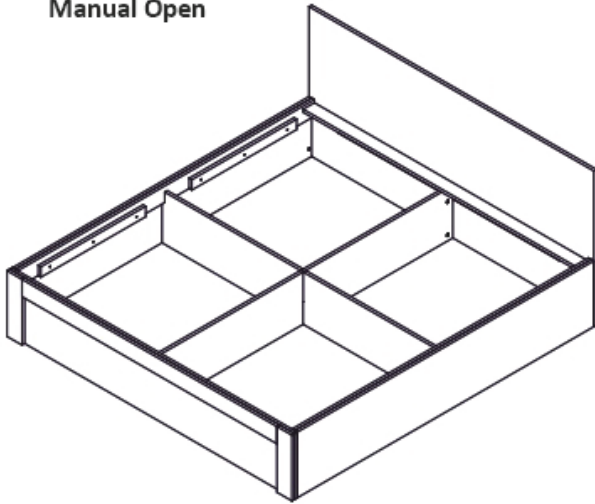

Manual Open

Half Hydraulic

Full Hydraulic

*All the bed in catalog are by default half hydraulic

Wardrobe Slider Outer Design :

1800 x 2100 x 600

WSD-1

WSD-2