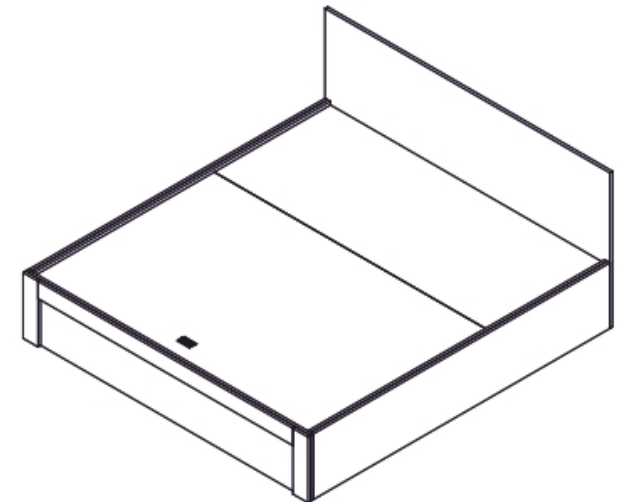

Manual Open

Half Hydraulic

Full Hydraulic

*All the bed in catalog are by default half hydraulic

Wardrobe Slider Outer Design :

1800 x 2100 x 600

WSD-1

WSD-2