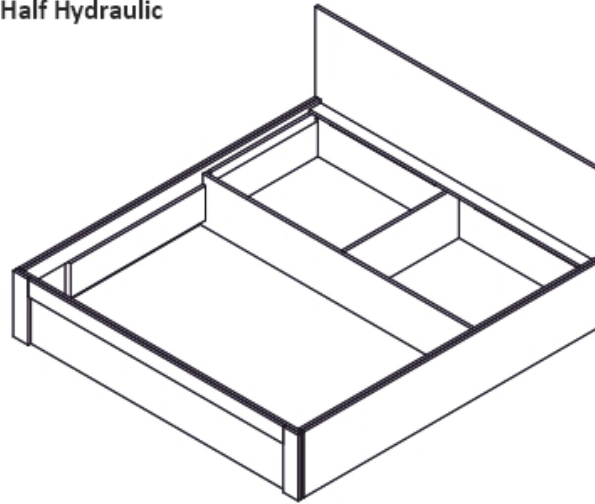

Manual Open

Half Hydraulic

Full Hydraulic

*All the bed in catalog are by default half hydraulic

Wardrobe Slider Outer Design :

1800 x 2100 x 600

WSD-1

WSD-2