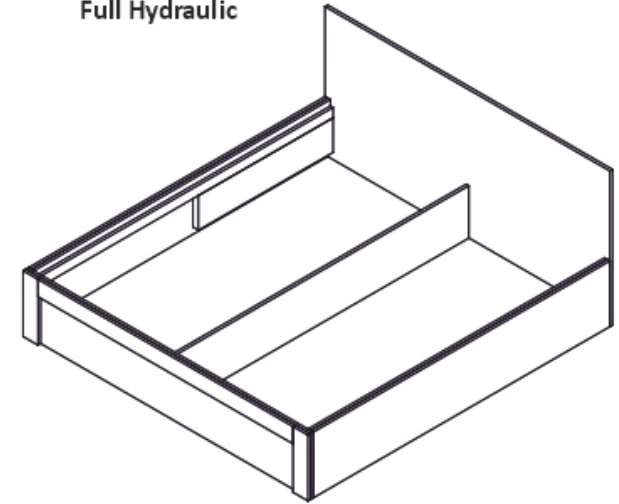

Manual Open

Half Hydraulic

Full Hydraulic

*All the bed in catalog are by default half hydraulic

Wardrobe Slider Outer Design :

1800 x 2100 x 600

WSD-1

WSD-2