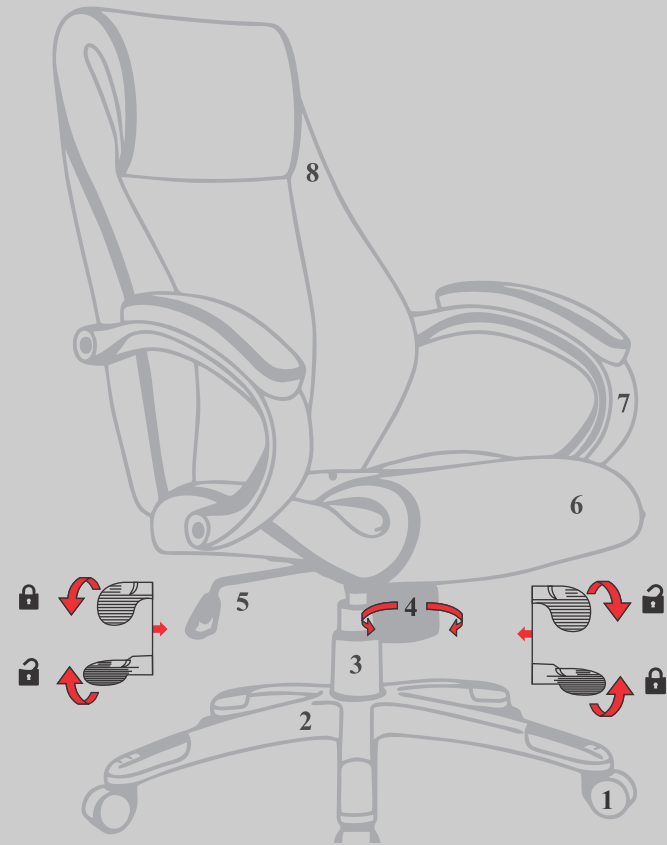

ABOUT OFFICE CHAIR

A chair is a piece of furniture with a raised surface supported by legs, commonly used to seat a single person.

Chairs are supported most often by four legs and have a back

- | | |
|---|--|
| 1 Caster Wheel | 5 Lever For Height Adjustment & Locking |
| 2 Base
M.s. Crome base
M.s. Powder coated base
Nylon / PP base | 6 Chair Seat |
| 3 Gas Lift | 7 Handle |
| 4 Mechanism
Push Back Mechanism
Center Tilting Mechanism
Synchronized Mechanism
Nee Tilting Synchronized Mechanism
Torsion Bar Mechanism
Multifunction Mechanism | 8 Chair Back |